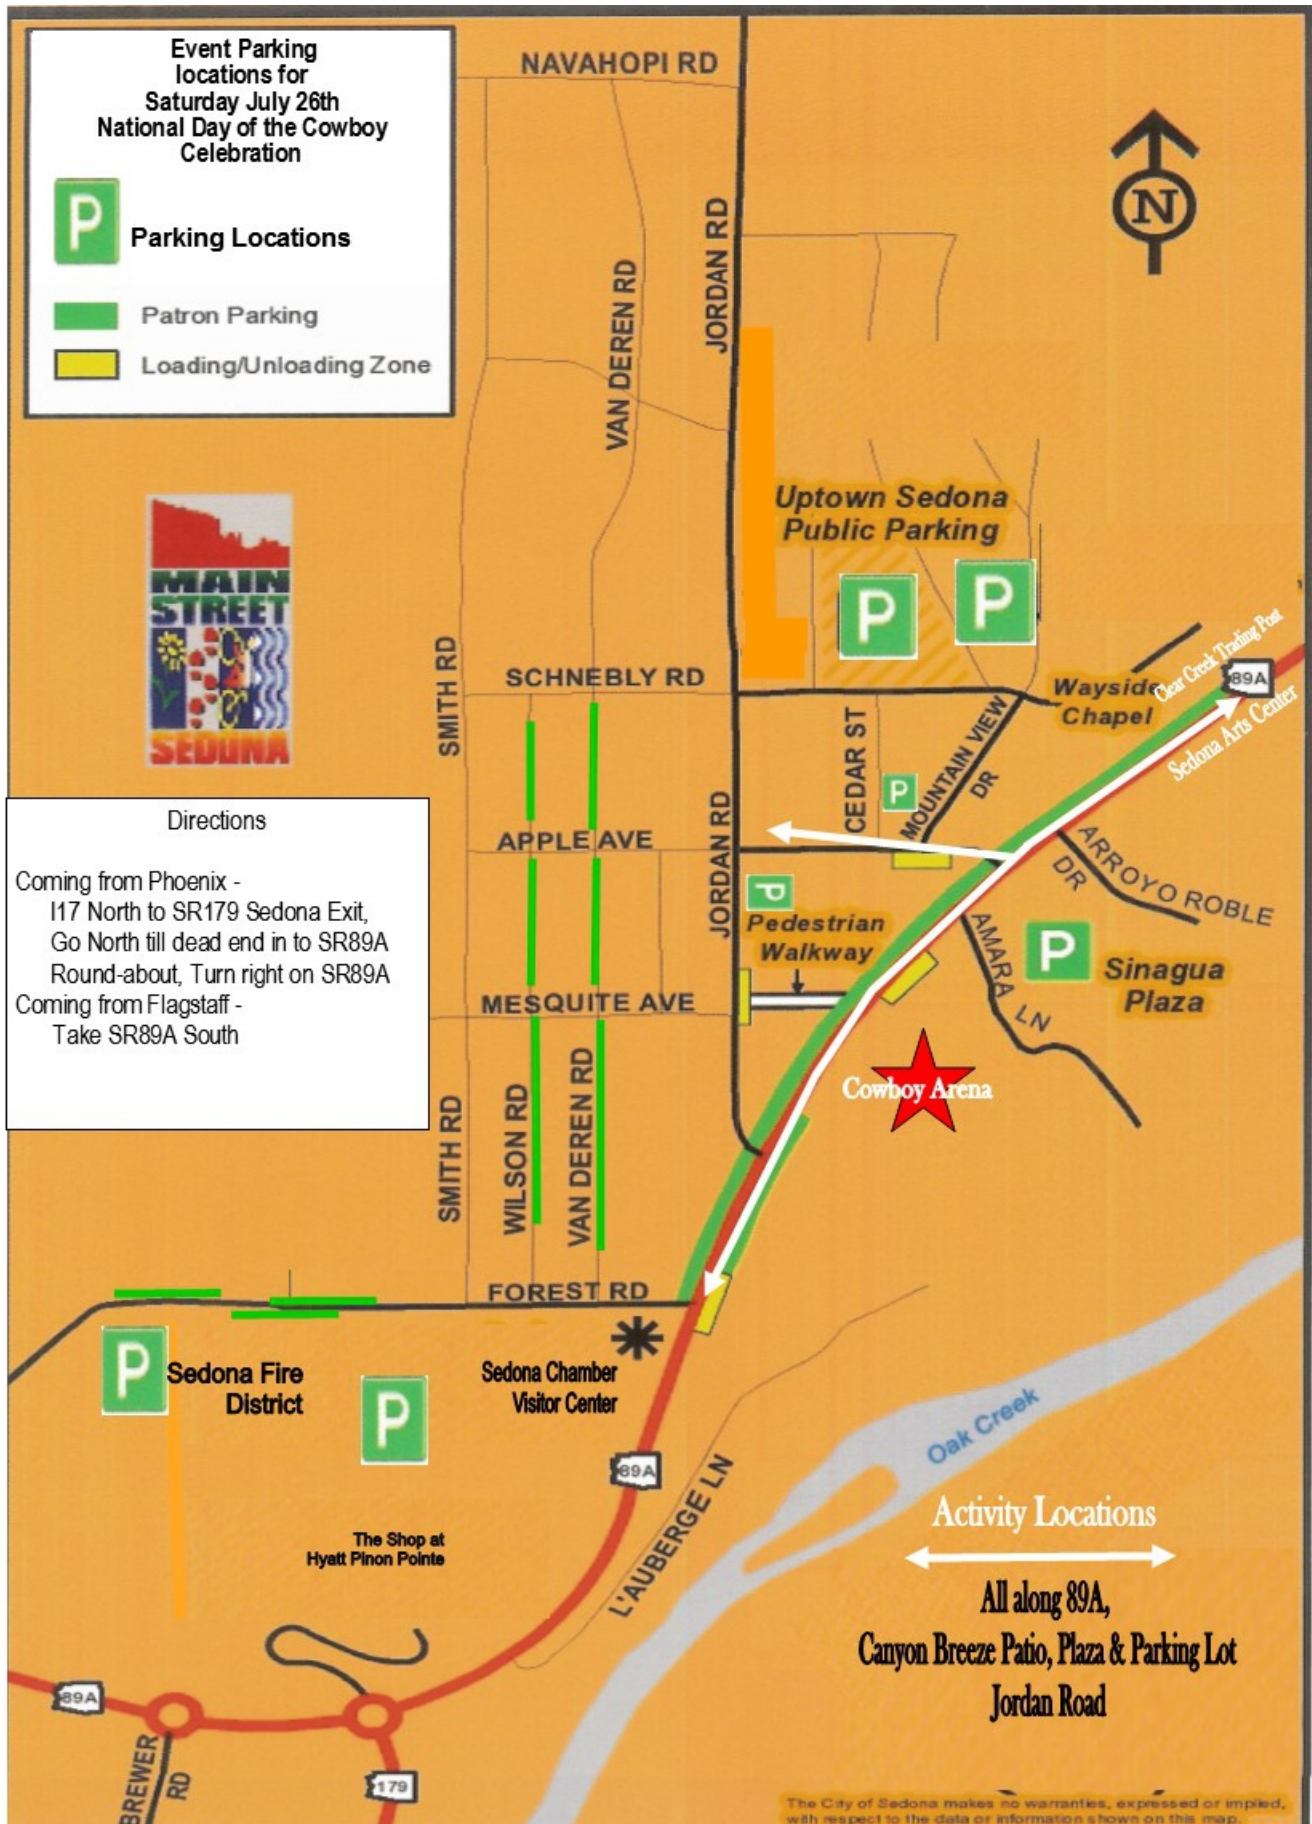

Event Parking locations for Saturday July 26th National Day of the Cowboy Celebration

Parking Locations

Patron Parking

Loading/Unloading Zone

Directions

Coming from Phoenix -
 I17 North to SR179 Sedona Exit,
 Go North till dead end in to SR89A
 Round-about, Turn right on SR89A
 Coming from Flagstaff -
 Take SR89A South

Activity Locations

←→

All along 89A,
 Canyon Breeze Patio, Plaza & Parking Lot
 Jordan Road

The City of Sedona makes no warranties, expressed or implied, with respect to the data or information shown on this map.